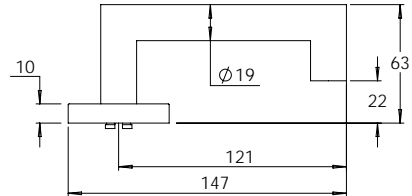

Material Tubular 316 Stainless Steel

madinoz MDZ L81T

FINISH AVAILABLE IN **SSS** **PSS**

madinoz MDZ L81T-PV

madinoz MDZ L81TZ

FINISH AVAILABLE IN **SSS** **PSS**

madinoz MDZ L81T-PVZ