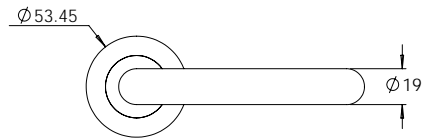

Material Tubular 316 Stainless Steel

madinoz MDZ L81T

FINISH AVAILABLE IN **SSS** **PSS**

madinoz MDZ L81T-PV

madinoz MDZ L81TZ

FINISH AVAILABLE IN **SSS** **PSS**

madinoz MDZ L81T-PVZ