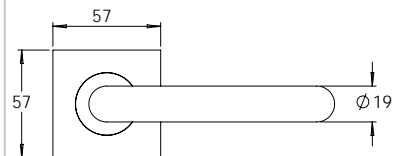

Material Tubular 316 Stainless Steel

madinoz MDZ L81T

FINISH AVAILABLE IN **SSS** **PSS**

madinoz MDZ L81T-PV

madinoz MDZ L81TZ

FINISH AVAILABLE IN **SSS** **PSS**

madinoz MDZ L81T-PVZ